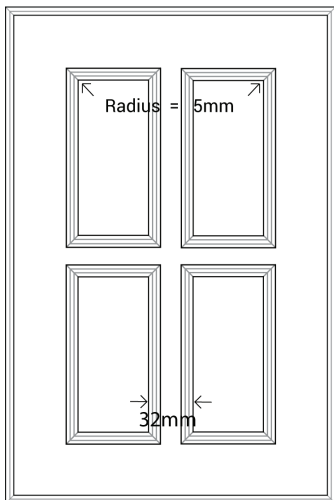

CARLISLE

Platinum Series

Frame Only Door

Door

Min H = 158mm Min W = 158mm

Tall Door

Tall Door

Lattice Door

4, 6, 8 or 10 lites

Edge Profile

Max door H = 2400mm
Min H with rail = 500mm
Compulsory rail over 1550mm

Glass Door Profile

Drawer Bank

Min H = 102mm

Individual Drawers

Min H = 158mm

Split Rail Drawers

Min H = 133mm

Not available in Gloss